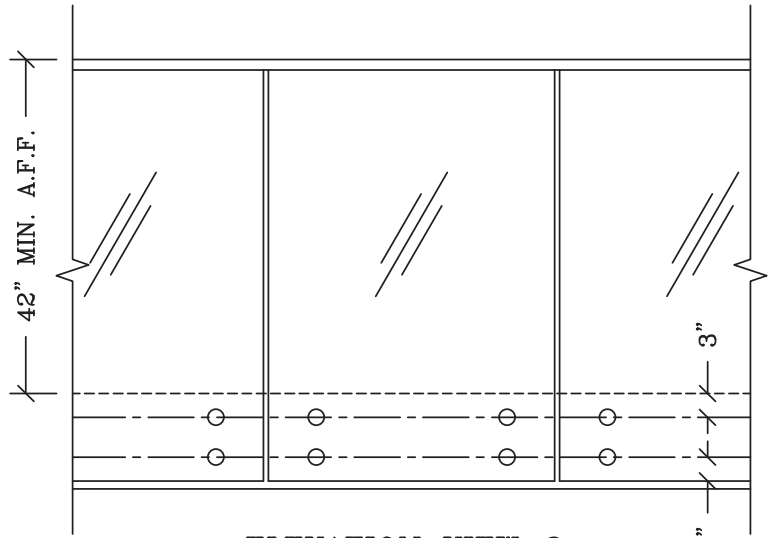

MERCURY SERIES SPECIFICATIONS

Our Mercury Series railing offers an elegant aesthetics with clear sight lines with accented stainless steel components. Each piece of glass is supported at engineered point locations that will provide a floating glass appearance. Our stainless steel standoffs and buttons are adjustable within structural allowances.

COMMON TOP CAPS

**ELEVATION VIEW @
BALCONY APPLICATION**