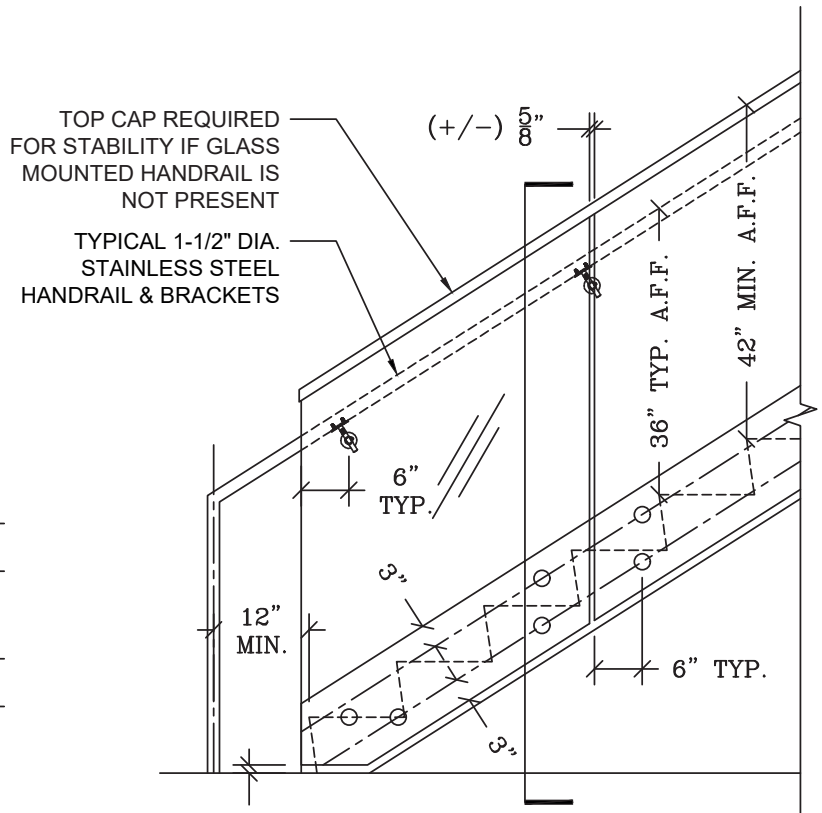

MERCURY SERIES

BY
SUN ARCHITECTURAL PRODUCTS

STAINLESS STEEL STANDOFF
GLASS RAILING SYSTEM

MERCURY SERIES SPECIFICATIONS

Our Mercury Series railing offers an elegant aesthetics with clear sight lines with accented stainless steel components. Each piece of glass is supported at engineered point locations that will provide a floating glass appearance. Our stainless steel standoffs and buttons are adjustable within structural allowances.

ROUND

LOW PROFILE

COMMON TOP CAPS

**ELEVATION VIEW @
BALCONY APPLICATION**

SECTION DETAIL

**ELEVATION VIEW @
STAIR APPLICATION**

SUN ARCHITECTURAL PRODUCTS

Custom Glass & Metal Fabrication Since 1988