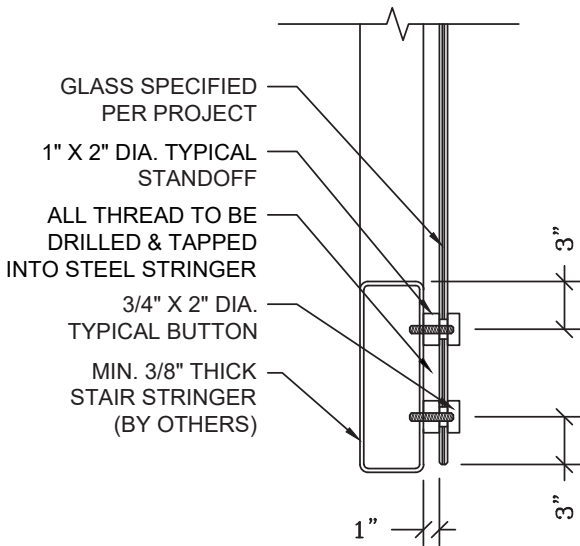

SECTION DETAIL